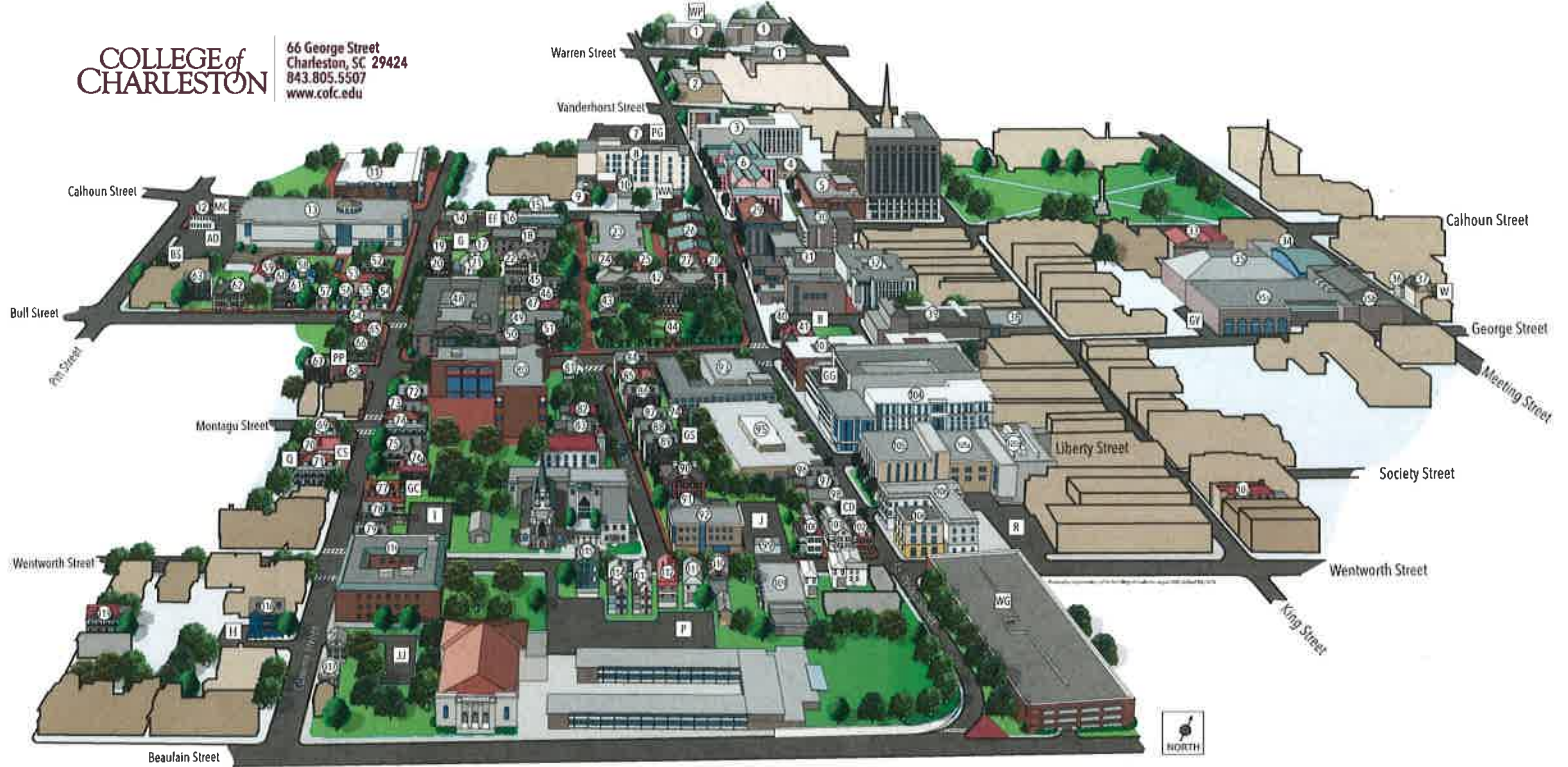

HARBOR WALK

PERENNIAL SPORTS FACILITIES COMPLEX

CHICK & MAREK LABORATORIES

TRAVIS CAMPUS CENTER LABORATORY CENTER

ALICE B. BLACKBURN CLASSICAL CENTER

COLLEGE of CHARLESTON

66 George Street
Charleston, SC 29424
843.805.5507
www.colc.edu